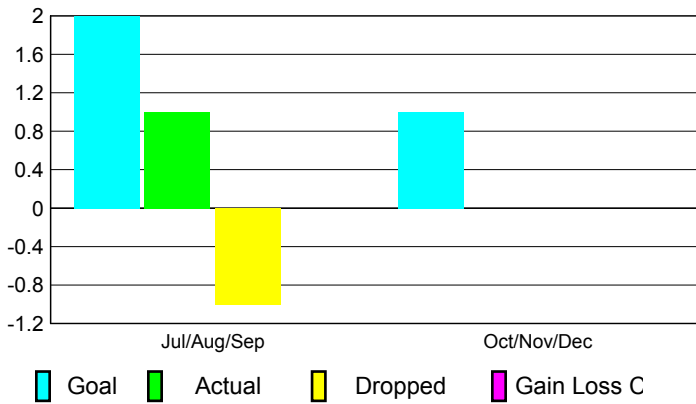

2010-2011 GMT Reports for District (or Undistricted) **District 201V2**

GMT: **Anthony 'Tony' J Benbow**

Location: **AUSTRALIA**

GMT CA: **7**

CLUBS

Club Results
2010-2011

Clubs
2009-2010

| Month | New Club Goal | Actual New Clubs | Actual Dropped Clubs | Gain/Loss of Clubs | Gain/Loss of Clubs |
|---------------|---------------|------------------|----------------------|--------------------|--------------------|
| Jul/Aug/Sep | 2 | 1 | -1 | 0 | 0 |
| Oct/Nov/Dec | 1 | 0 | 0 | 0 | 0 |
| Totals | 3 | 1 | -1 | 0 | 0 |

Club Results 2010-2011

Goal, New, Dropped, Gain/Loss

Comparison of Club Gain/Loss

Current Year Compared to the Previous Year

YTD Status Quo Clubs 2010-2011

Status Quo Clubs Compared to Status Quo Members

MEMBERSHIP