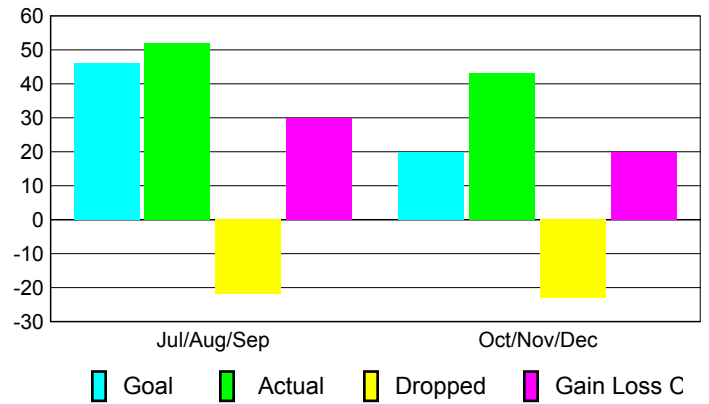

Membership Results 2010-2011

Goal, New, Dropped, Gain/Loss