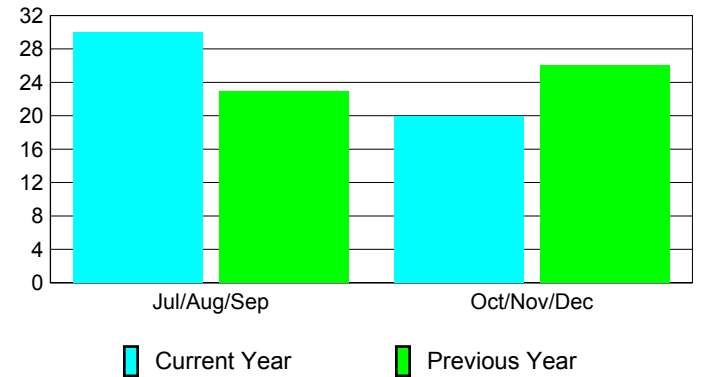

Membership Results
2010-2011

Membership
2009-2010

| Month | Net Memb Goal | Actual New Memb | Actual Dropped Memb | Gain/Loss of Memb | Gain/Loss of Memb |
|---------------|---------------|-----------------|---------------------|-------------------|-------------------|
| Jul/Aug/Sep | 46 | 52 | -22 | 30 | 23 |
| Oct/Nov/Dec | 20 | 43 | -23 | 20 | 26 |
| Totals | 66 | 95 | -45 | 50 | 49 |

Membership Results 2010-2011

Goal, New, Dropped, Gain/Loss

Comparison of Membership Gain/Loss

Current Year Compared to the Previous Year

Gender Comparison 2010-2011